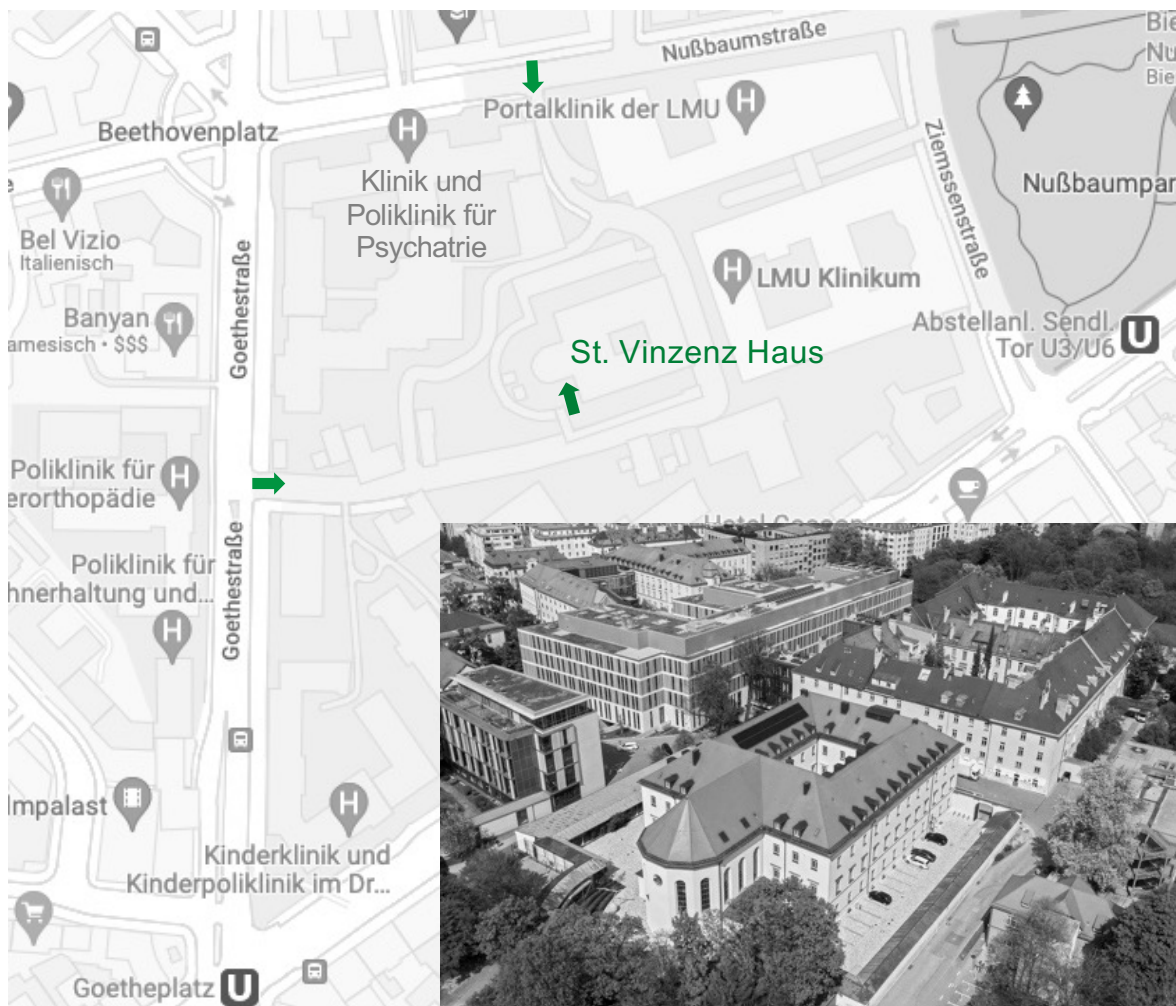

Directions

Venue „Friedrich von Gärtner Saal“ in the „St. Vinzenz Haus“ on Google Maps:

<https://goo.gl/maps/59qbutNPr8hKHToA8>

The **use of public transportation** (e.g. U-Bahn Goetheplatz or U-Bahn Sendlinger Tor) is recommended, as there is limited parking on the clinic area. The venue, a former church, can only be reached on foot via two options:

- Use the passage at **Goethestraße 69** and follow the way until you see the church-like-building on your left. Walk through the passage to your left (before the main building) and then along the side of the building with parking spaces until you reach the venue.
- Use the passage on **Nußbaumstraße 5** between “Portalklinik” and “Klinik und Poliklinik für Psychiatrie”, follow the path to the “St. Vinzenz Haus” and walk past the main entrance; then through the passage on your right; walk along the side of the building with parking spaces until you reach the venue.